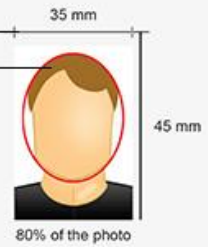

Singapore visa Specification

- Photo size: 45mm X 35mm
- Face size: 80%
- In colour, no black or white
- White background with no shadows
- It should have full face, front view, eyes open
- Look straight at the camera
- The photograph should be a recent one not more than 3 months old.

Your Singapore visa photo must be:

Height X Width:	45mm X 35mm in size
Face Size:	80% of the photograph
Face Orientation:	It should have full face, front view, eyes open
Background:	Plain white with no patterns or shadows
Quantity:	1 scanned digital photo on email
Remarks:	The photograph must be coloured and recently taken within last three months Black and white photographs will not be accepted
	The facial elements and eyes must be clearly presented. Hair or bangs and caps must not cover the face
	No head gear with the exception of religious reasons
	Remove your glasses